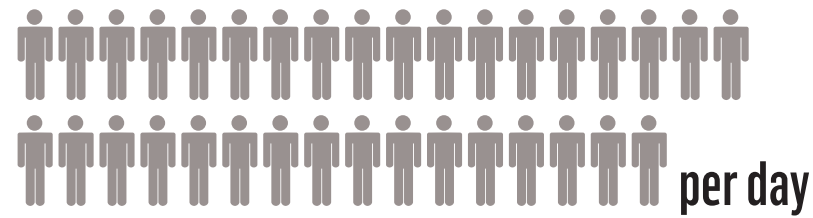

## Gun deaths in South Africa

2009 ≈ 6,428 killed

1998 ≈ 12,298 killed

## Murder by firearm

33%

≈ 5,513 of the 16,834 people were murdered by firearm

per day

Globally the UN estimates

42% of murders are committed with a firearm

1998

49.4%